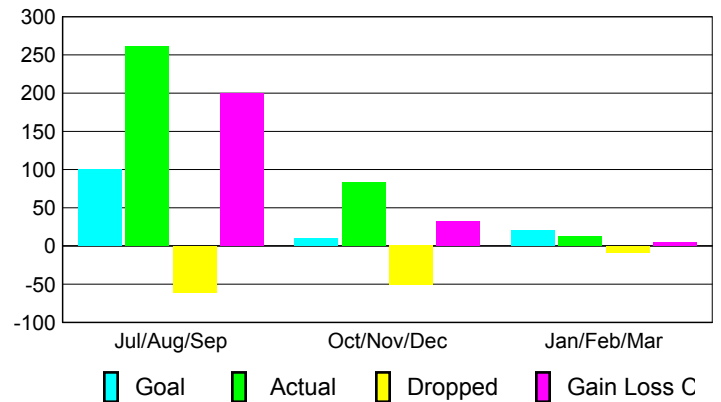

Membership Results 2008-2009

Goal, New, Dropped, Gain/Loss