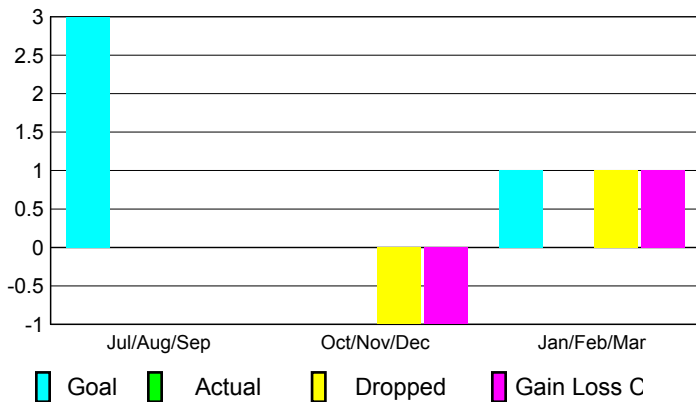

2008-2009 GMT Quarterly Report for District (or Undistricted) **District 305 S1**

GMT: **NARESH KUMAR AGGARWAL**

Location: **PAKISTAN**

GMT CA: **6**

CLUBS

Club Results 2008-2009

Clubs 2007-2008

Month	New Club Goal	Actual New Clubs	Actual Dropped Clubs	Gain/Loss of Clubs	Gain/Loss of Clubs
Jul/Aug/Sep	3	0	0	0	3
Oct/Nov/Dec	0	0	-1	-1	-9
Jan/Feb/Mar	1	0	1	1	17
Totals	4	0	0	0	11

Club Results 2008-2009

Goal, New, Dropped, Gain/Loss

Comparison of Club Gain/Loss

Current Year Compared to the Previous Year

YTD Status Quo Clubs 2008-2009

Status Quo Clubs Compared to Status Quo Members

MEMBERSHIP