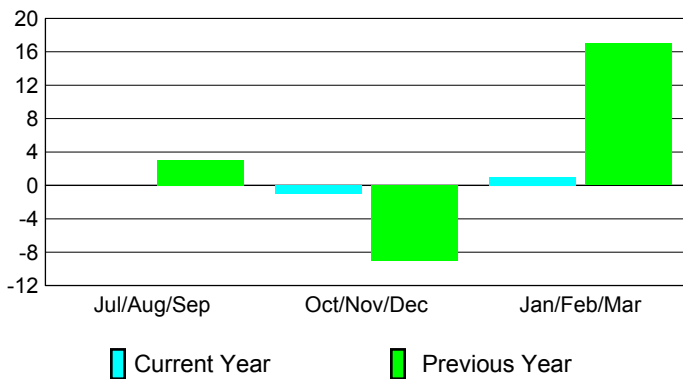

2008-2009 GMT Quarterly Report for District (or Undistricted) **District 305 S1**

GMT: **NARESH KUMAR AGGARWAL**

Location: **PAKISTAN**

GMT CA: **6**

CLUBS

Club Results 2008-2009

Clubs 2007-2008

Month	New Club Goal	Actual New Clubs	Actual Dropped Clubs	Gain/Loss of Clubs	Gain/Loss of Clubs
Jul/Aug/Sep	3	0	0	0	3
Oct/Nov/Dec	0	0	-1	-1	-9
Jan/Feb/Mar	1	0	1	1	17
Totals	4	0	0	0	11

Club Results 2008-2009

Goal, New, Dropped, Gain/Loss

Comparison of Club Gain/Loss

Current Year Compared to the Previous Year

YTD Status Quo Clubs 2008-2009

Status Quo Clubs Compared to Status Quo Members

MEMBERSHIP