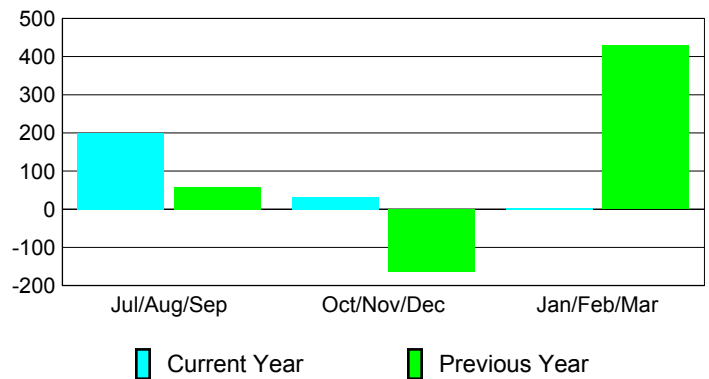

Membership Results 2008-2009

Membership 2007-2008

Month	Net Memb Goal	Actual New Memb	Actual Dropped Memb	Gain/Loss of Memb	Gain/Loss of Memb
Jul/Aug/Sep	100	261	-61	200	58
Oct/Nov/Dec	10	83	-51	32	-165
Jan/Feb/Mar	20	12	-8	4	429
Totals	130	356	-120	236	322

Membership Results 2008-2009

Goal, New, Dropped, Gain/Loss

Comparison of Membership Gain/Loss

Current Year Compared to the Previous Year

Gender Comparison 2008-2009