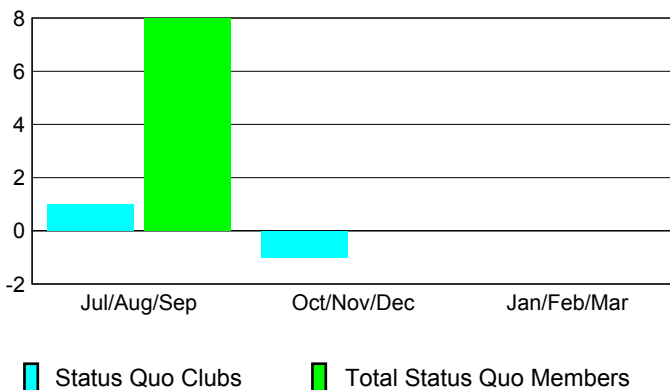

Club Results 2008-2009

Goal, New, Dropped, Gain/Loss

Comparison of Club Gain/Loss

Current Year Compared to the Previous Year

YTD Status Quo Clubs 2008-2009

Status Quo Clubs Compared to Status Quo Members

MEMBERSHIP

Membership Results 2008-2009

Membership 2007-2008

Month	Net Memb Goal	Actual New Memb	Actual Dropped Memb	Gain/Loss of Memb	Gain/Loss of Memb
Jul/Aug/Sep	100	261	-61	200	58
Oct/Nov/Dec	10	83	-51	32	-165
Jan/Feb/Mar	20	12	-8	4	429
Totals	130	356	-120	236	322